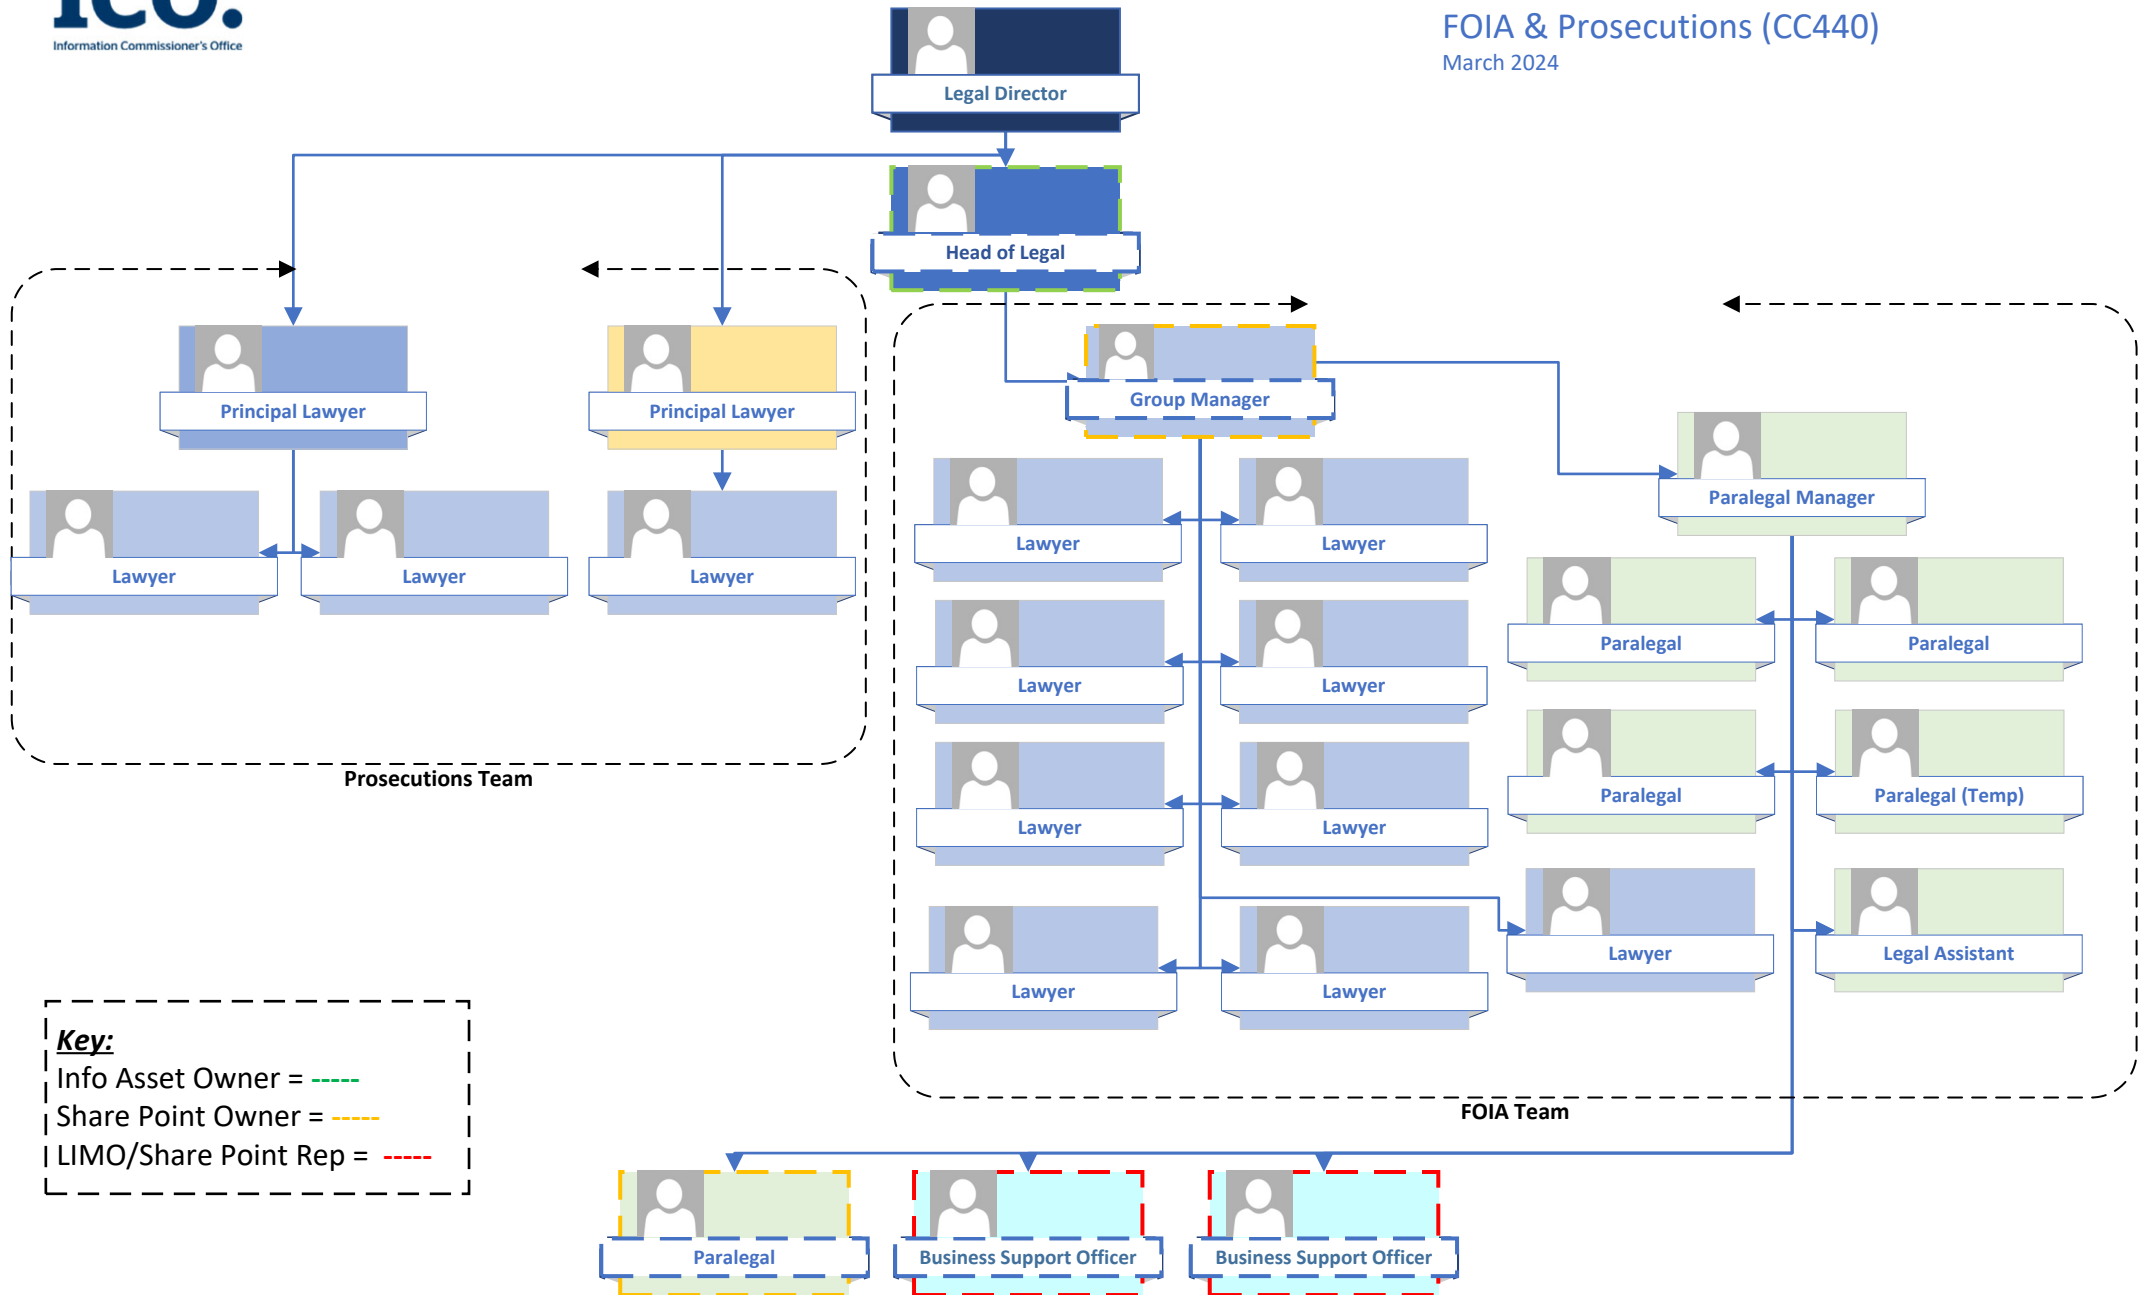

Key:
 Info Asset Owner = - - - -
 Share Point Owner = - - - -
 LIMO/Share Point Rep = - - - -

Key:
 Info Asset Owner = - - - -
 Share Point Owner = - - - -
 LIMO/Share Point Rep = - - - -

Key:
 Info Asset Owner = - - - -
 Share Point Owner = - - - -
 LIMO/Share Point Rep = - - - -