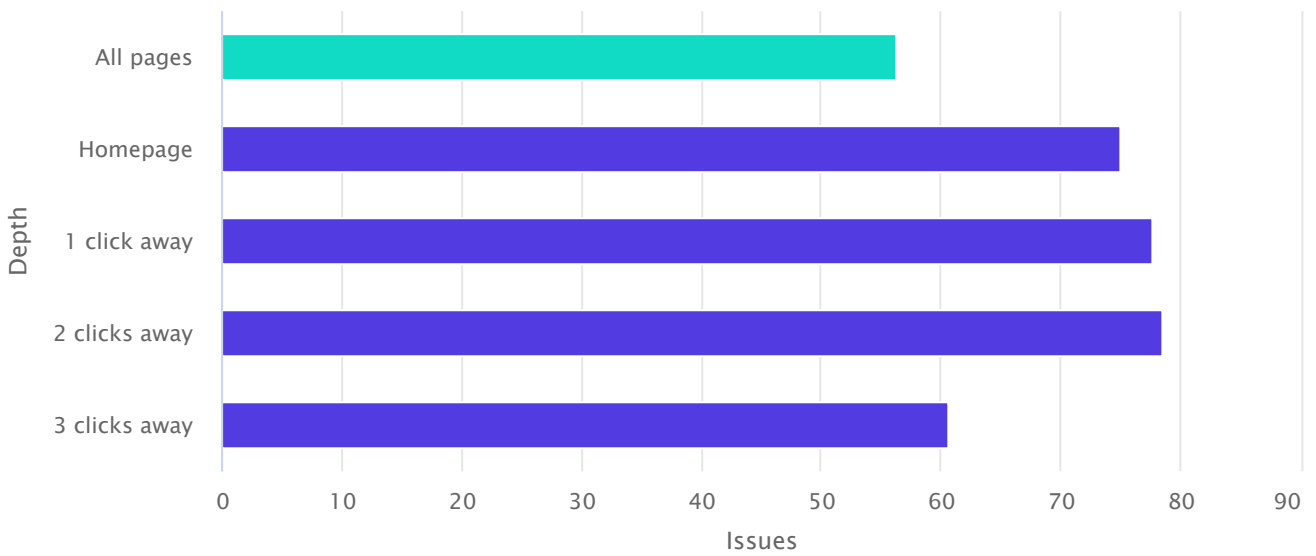

↑ Up 0.30%

Level AA

↑ Up 0.50%

Level AAA

↑ Up 0.60%

Most common issues

Average issues per page

Visual