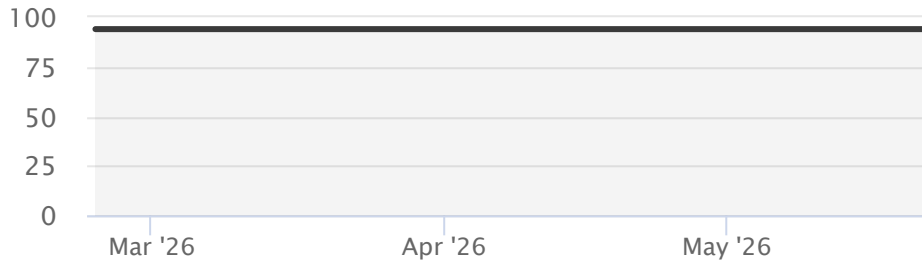

SCORE OVER TIME